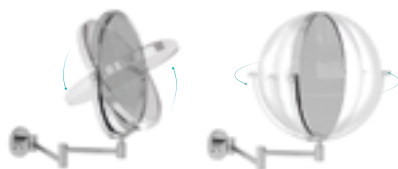

MIROIR GROSSISSANT MURAL

MAGNIFYING MIRROR

CODE : SB89A04

- Facilité d'installation et de nettoyage
- Fixations invisibles
- Ergonomique : pratique , extensible et rabattable

- Easy to install and clean
- Invisible fasteners
- Ergonomic : practical, extendable and foldable

DOUBLE ROTATION 360°
Double 360° rotation